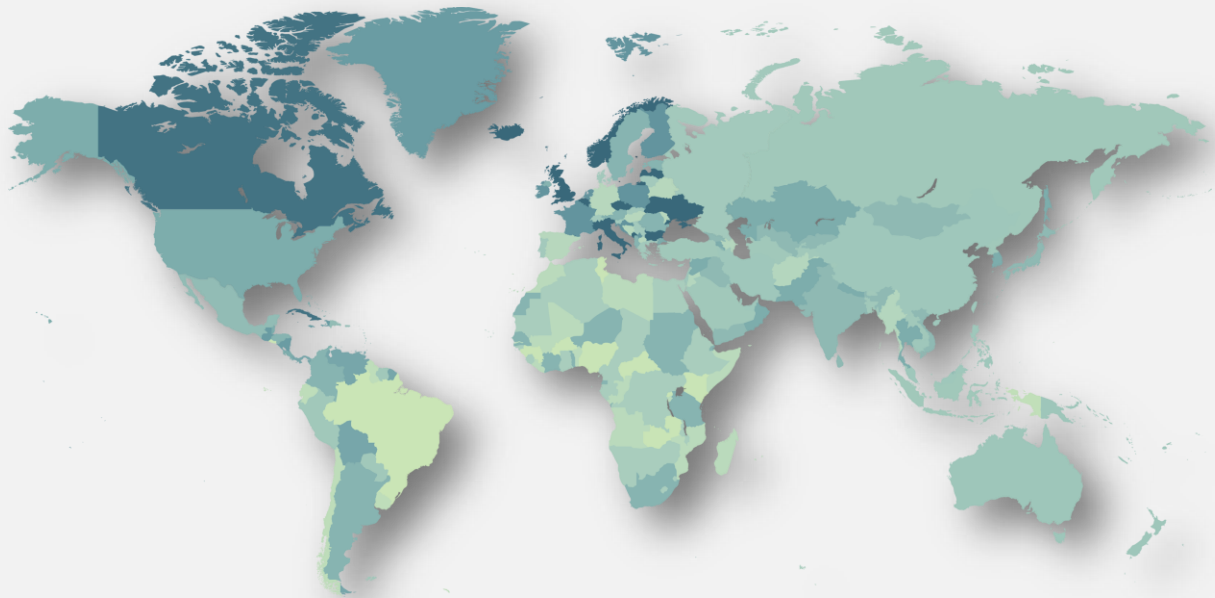

Fresh Onion

Red Onion

Size & Packaging

- 25+ to 40+mm (Vietnam quality) 10 Kg. Mesh bag
- 35+ to 45+mm (Bangladesh quality) 50 Kg. Jute bag
- 45+ mm (Sri lanka quality) 25 kg Jute bag
- 45+mm (Malaysia quality) 9 Kg Mesh Bag
- 55+ mm (Dubai quality) 18 to 20 Kg mesh bag